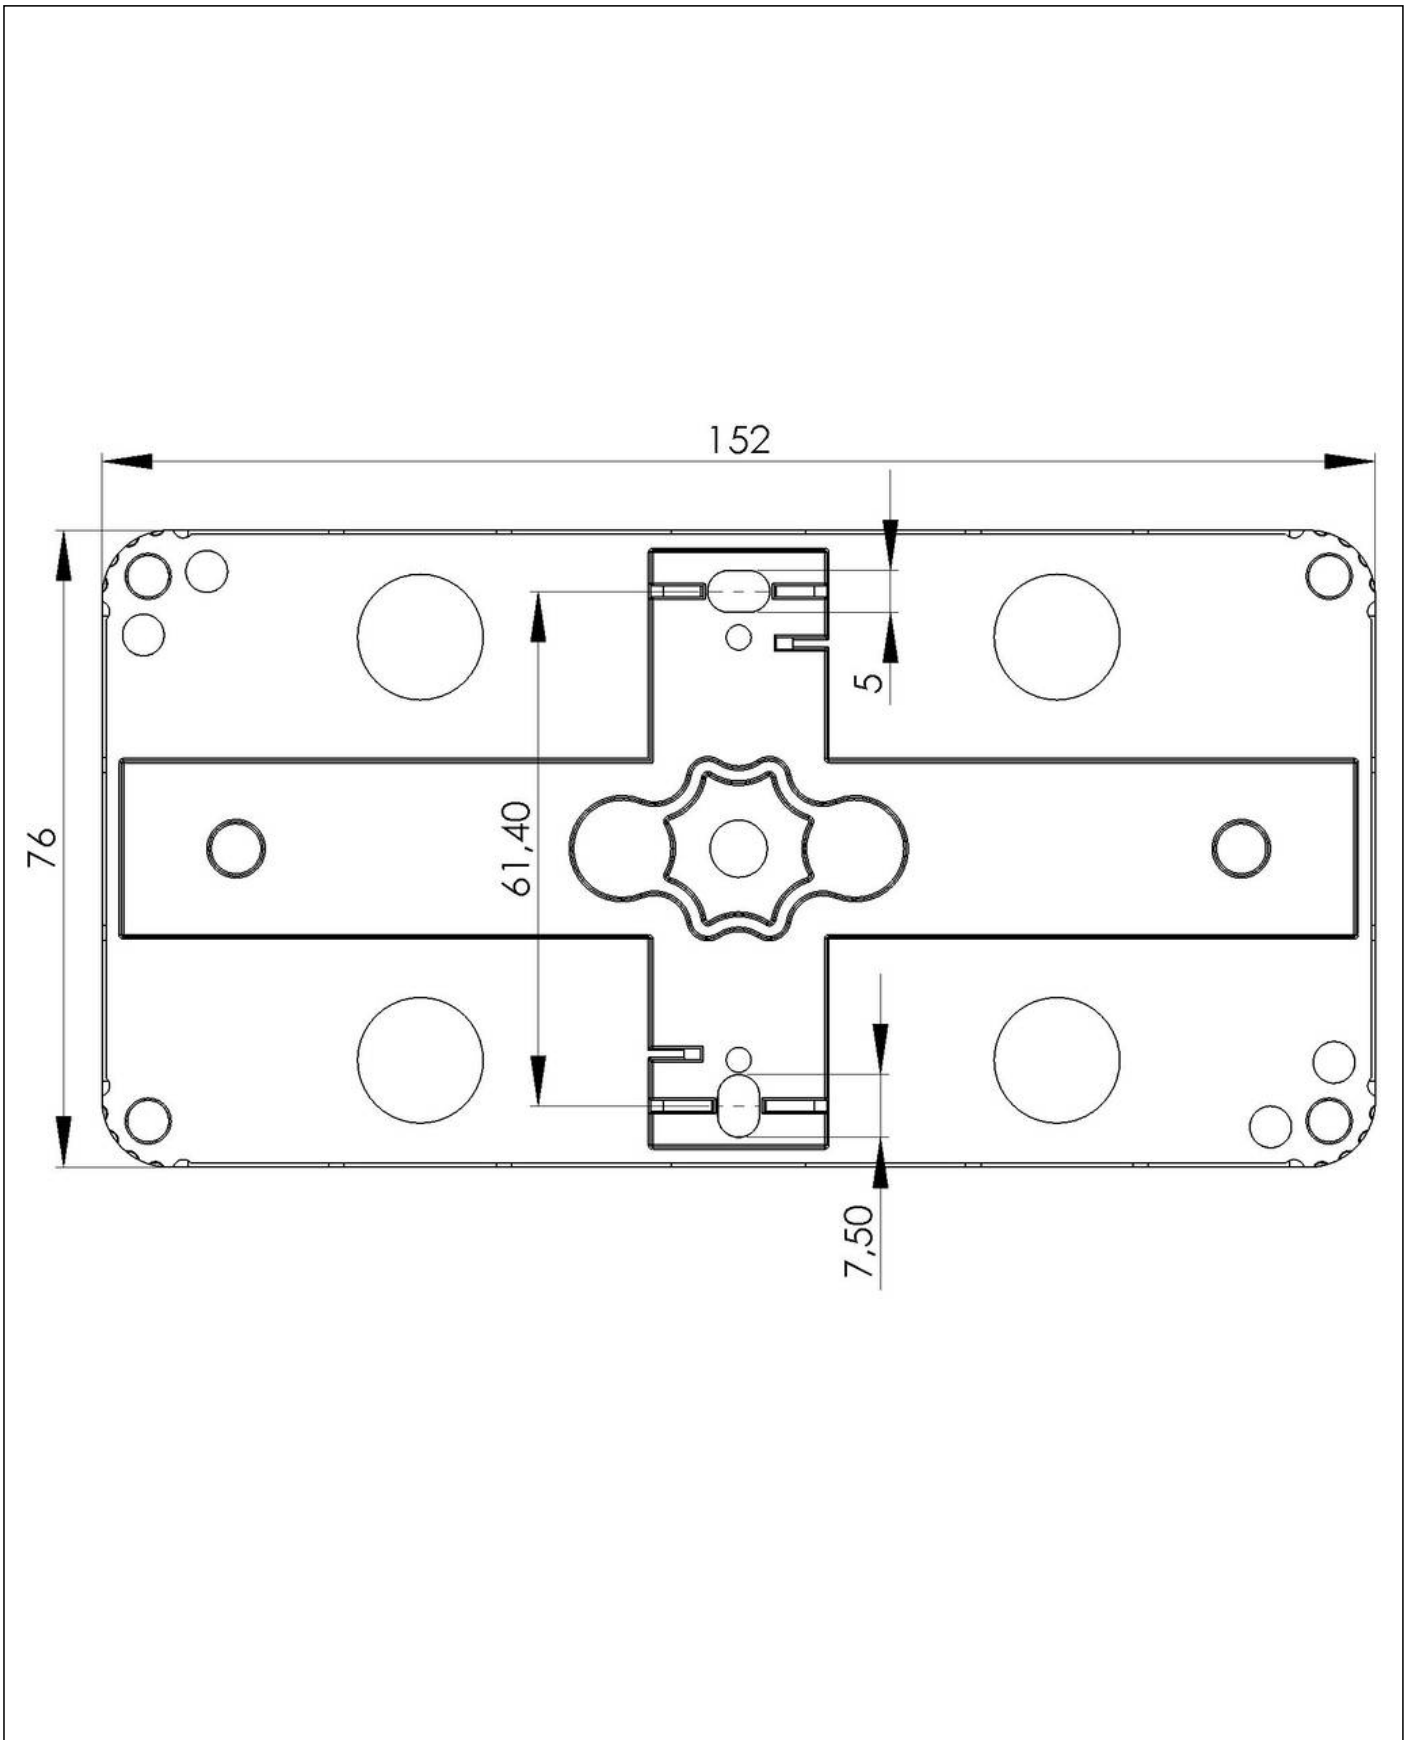

Your Contact:

WISKA Hoppmann GmbH

Kisdorfer Weg 28 · 24568 Kaltenkirchen · Germany

☎ +49-4191-508-0 · 📠 +49-4191-508-209

contact@wiska.de · www.wiska.com