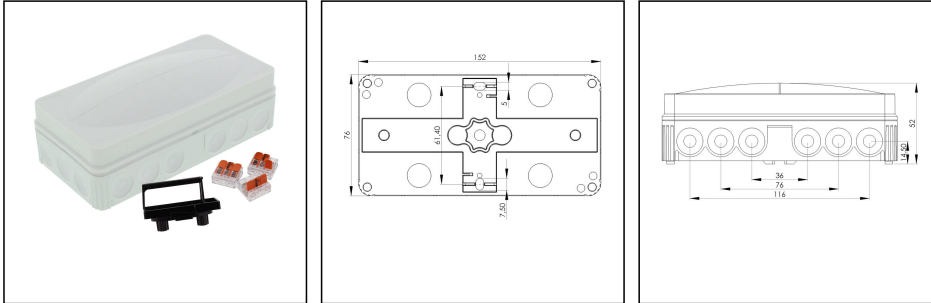

COMBI 116 LG / 3-221-413

Junction box 152x76x51mm, plastic, RAL 7035, with terminal block WAGO

Products may differ in size, colour and appearance to those shown. If you require further information or customisation, please contact us directly.

Material	Polypropylene
Material sealing gasket	TPE
Temp. range min	-30 °C
Temp. range max	100 °C
Temperatures during install.	-5 °C - 60 °C
Protection class	IP66
Glow wire test	750 °C
Voltage	400 V
Terminals/poles	6 mm ²
Fixing	4 internal openings
Ø cable diameter min	3 mm
Ø cable diameter max	14 mm
External dimensions LxWxH	152 x 76 x 51mm
Using for cable gland	
Product Color	RAL 7035
Order no. RAL 7035	10110032
Type	COMBI 116 LG / 3-221-413
Packing unit	5
ETIM-Classification	EC002600

Remarks:

Equipment:

- 18 elastic self-sealing puncture-membranes for cable entry on the side and 4 in the bottom
- including terminal carrier on quick mounting plate mounted +
- 3x WAGO 221-413 enclosed loose