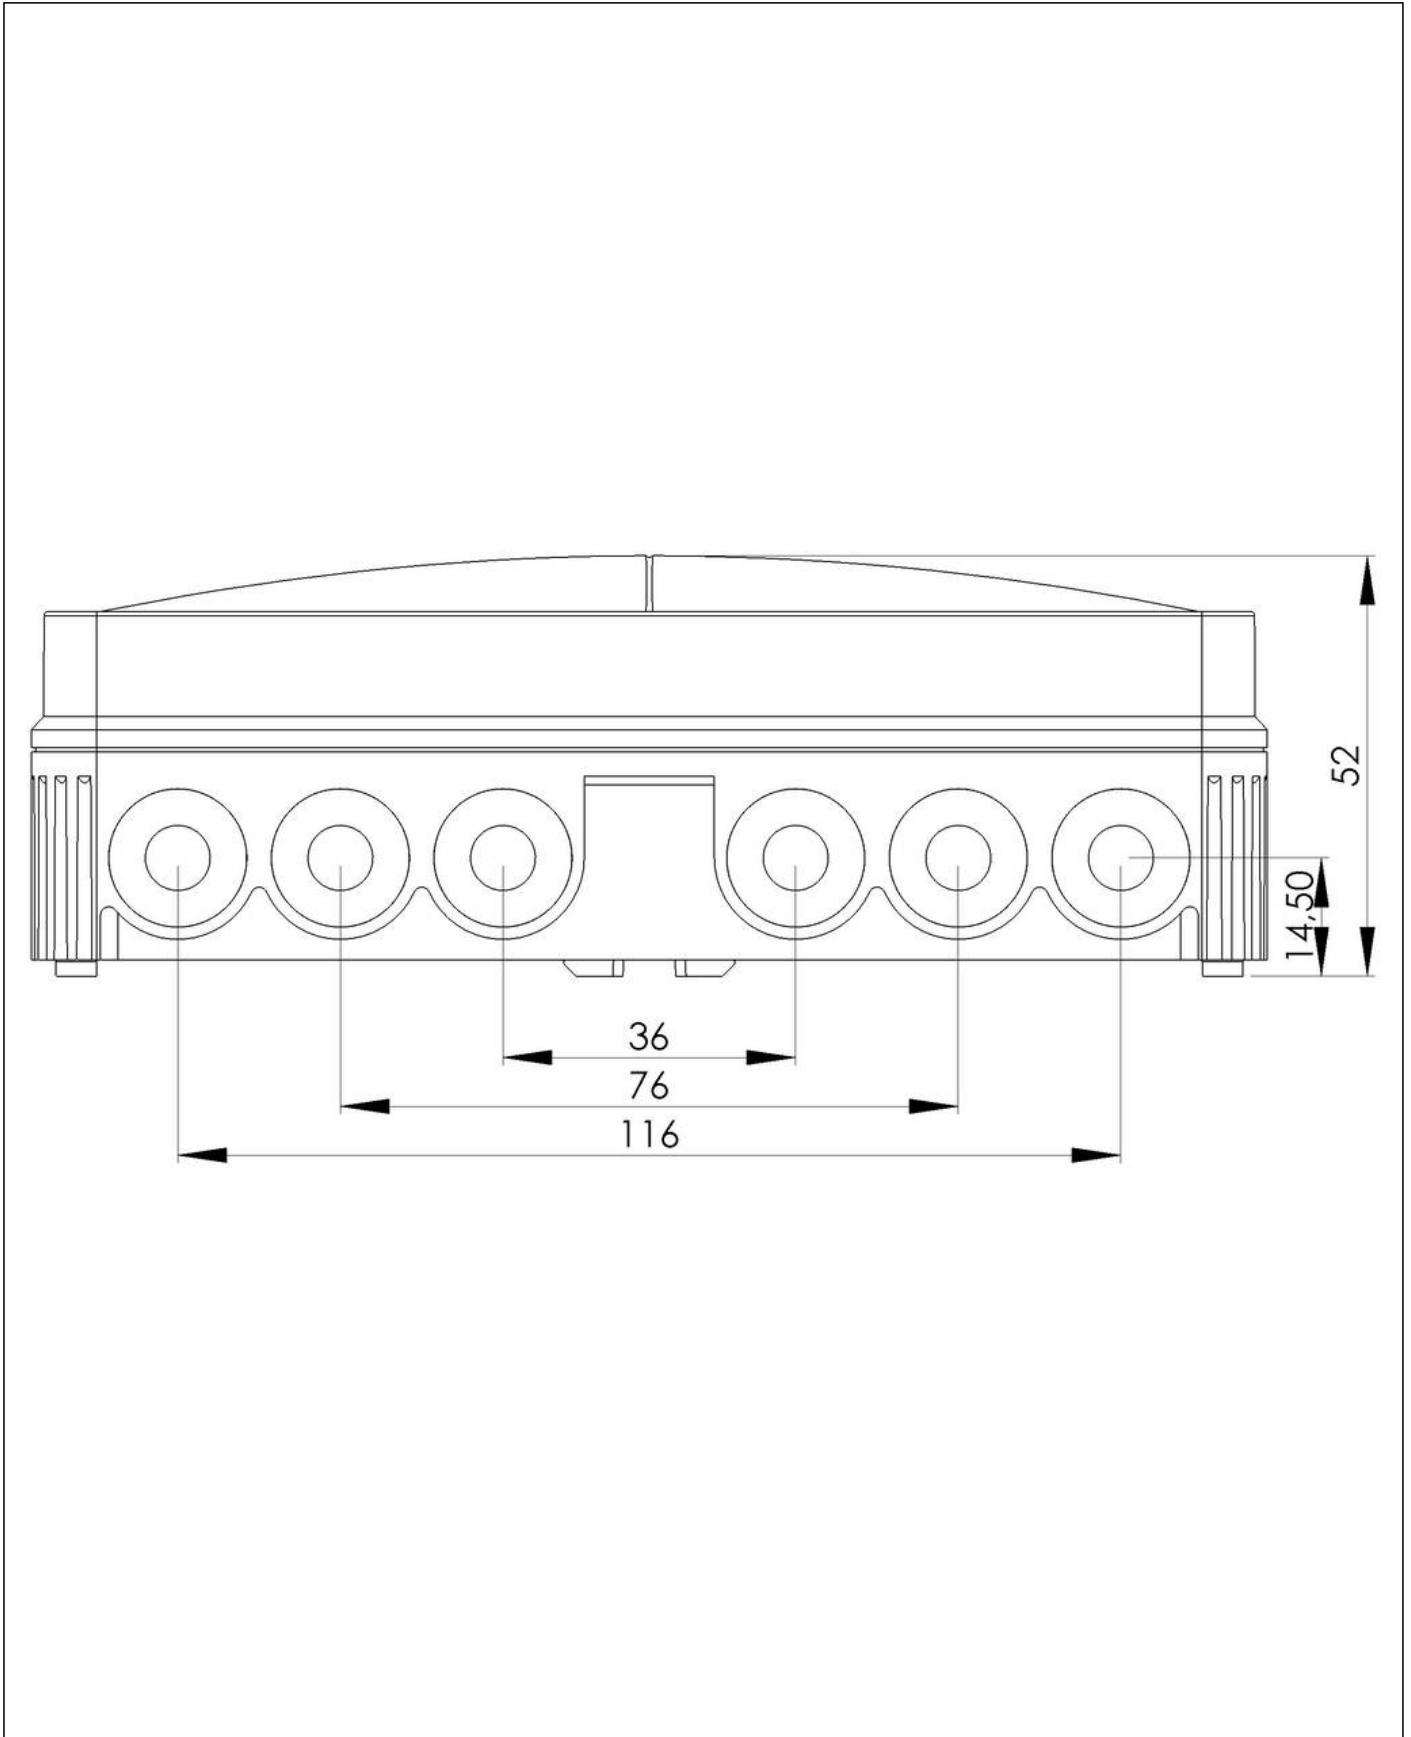

Your Contact:

WISKA Hoppmann GmbH

Kisdorfer Weg 28 · 24568 Kaltenkirchen · Germany

☎ +49-4191-508-0 · 📠 +49-4191-508-209

contact@wiska.de · www.wiska.com