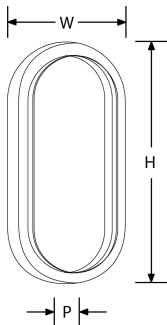

Product Description: Utilite™ 215 x 115mm Oval Bezel for EN-BH215

Utilite™ 215 x 115mm Oval Bezel for EN-BH215

SKU Code

EN-BZ215BLK

Finish Colour

Black

Line Drawing

Polar Curve

Colour

Black

Feature & Benefits

- Interchangeable bezel
- Available in Black finish only

Product Specs:

Dimmable	No	IP Rating	None
Lamp Base	None	Width (mm)	115
Length (mm)	215	Height (mm)	25
Weight (Kg)	0.039	Positional Adjustment	Fixed