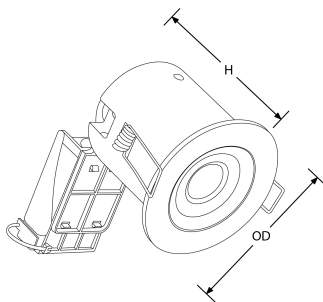

Product Description: EFD[™] PRO Fixed / IP Rated Professional Fire Rated Downlight

The EFD[™] PRO is our new range of stylish and professional fire rated GU10 downlights. Perfect for use with our market leading range of ICE[™] lamps, the EFD[™] PRO range is also fitted with our latest push-fit terminal block for even faster installation. The cast aluminium bezels for fixed, adjustable and IP65 rated options are available in four colour finishes to cover all applications.

SKU Code

EN-DLM981X

Line Drawing

Polar Curve

Colour

Product Features:

- Push-fit terminal block with loop in/loop out for installation
- Interchangeable twist & lock bezels available in white, matt white, polished chrome and satin nickel (sold separately)
- Fibre based insulation coverable up to 300mm (LED only)
- For a fixed version use EN-DLM981X & EN-BZ91
- For IP65 rated use EN-DLM981X & EN-BZ93
- Tested in 30, 60 and 90 min fire rated ceilings
- Fire tested with solid timber, joist and metal web joists
- 5 year warranty

Product Specs:

Input Voltage	220~240V AC	Input Frequency	50/60HZ
IP Rating	IP20	Lamp Base	GU10
Overall Diameter (mm)	90	Weight (Kg)	0.161
Height (mm)	107	Product Type	Downlights,Fire-Rated Downlight
Cutout Diameter (mm)	75-75		